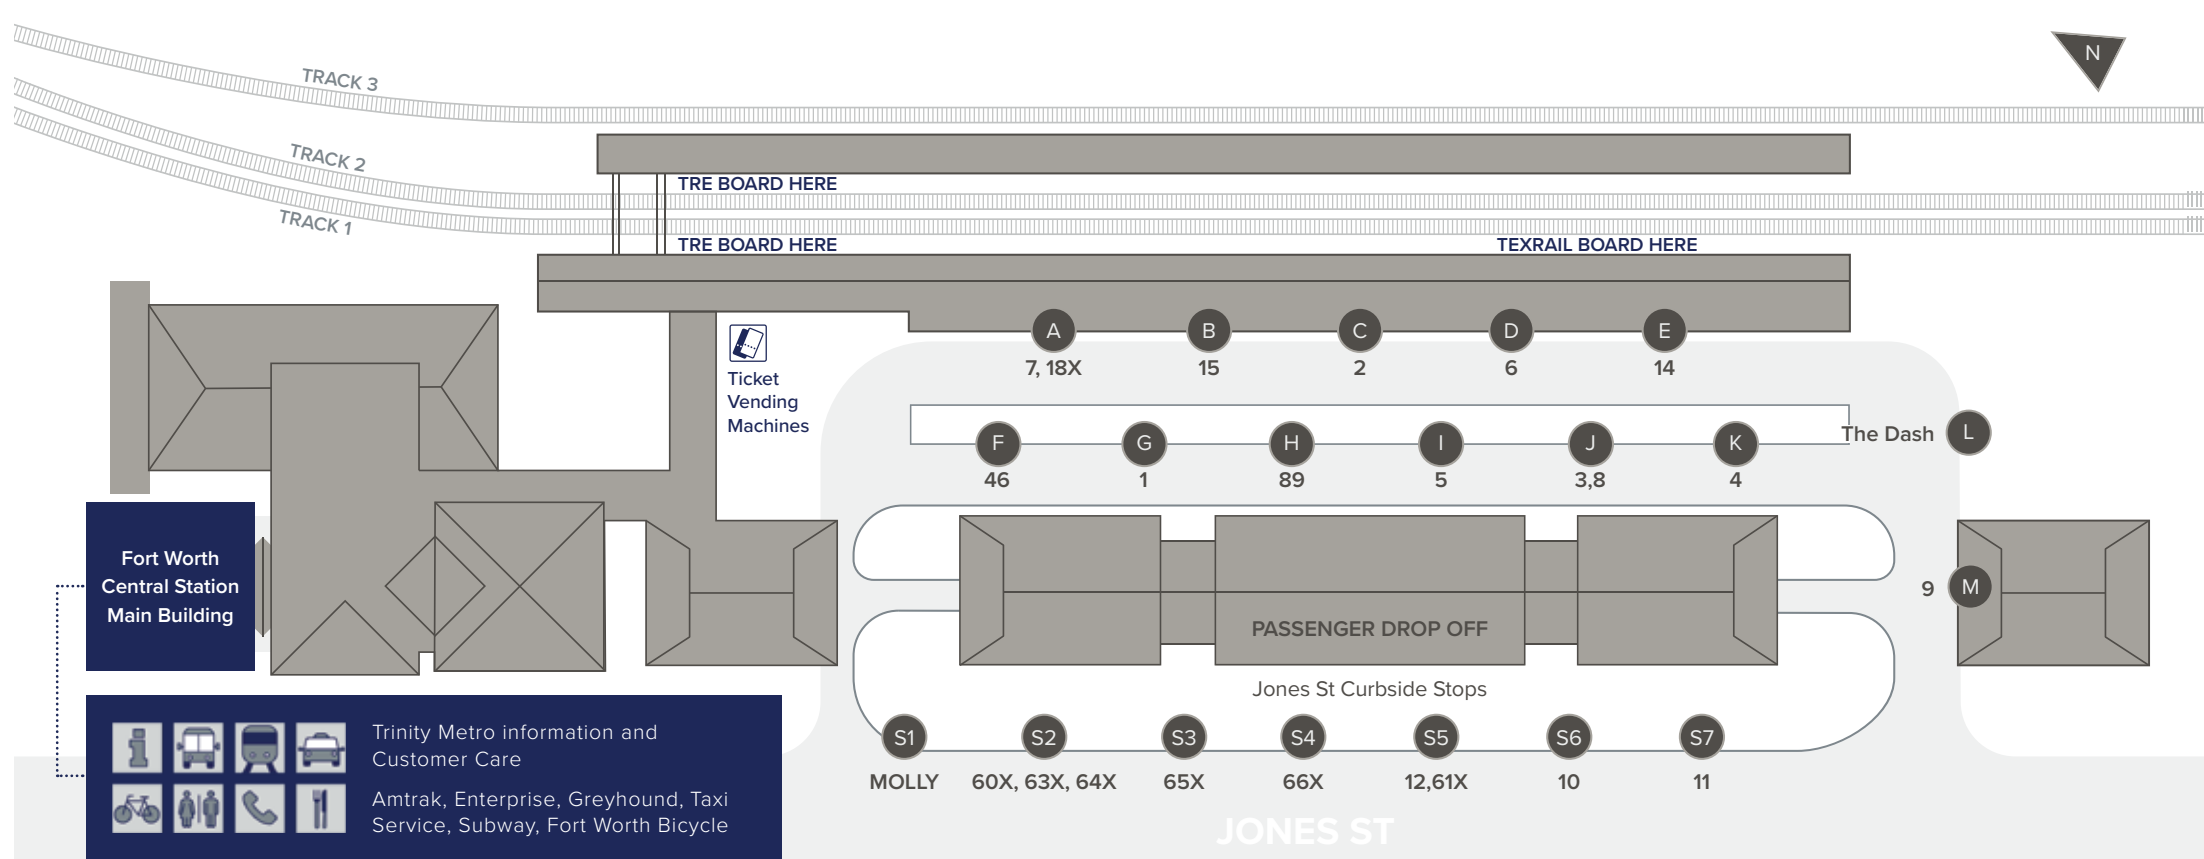

FORT WORTH CENTRAL STATION

GENERAL INFORMATION

Boarding
Trinity Metro is committed to providing passengers with convenient access to route information. Bus stop signs list the routes that pass each stop along with our Customer Care number for information and assistance in planning your trip. For your safety and ease of service always board at posted stops and shelters.

Passengers who use wheelchairs are able to board easily, as all Trinity Metro Local and Xpress buses, and trains offer 100 percent wheelchair accessibility.

Bringing Your Bike on Board
For those passengers that like to pedal and ride, Trinity Metro buses have quick-release bicycle carriers. Bikes are welcome on trains near the boarding doors and some train stations provide stationary bike lock-ups for those times when you won't need to take it with you.

Major Holidays
New Year's Day | Memorial Day | Independence Day | Labor Day
Thanksgiving Day | Christmas Day

WHERE TO BOARD YOUR BUS

Route #	Route	Board at
89	Spur / East Lancaster	H
1	Hemphill	G
2	Camp Bowie	C
3	South Riverside/TCC South Campus	J
4	East Rosedale	K
5	(a) Evans Avenue/ (b) Glen Garden	I
6	8th Avenue/McCart/Hulen Mall	D
7	University	A
8	Riverside/Evans	J
9	Ramey/Vickery	M
10	Bailey	S6
11	North Beach/Heritage Trace	S7
12	Samuels/Mercantile Center	S5

Route #	Route	Board at
14	Sylvania/NE 28th	E
15	Stockyards/North Main	B
18x	Safari Express (Seasonal)	A
46	Jacksboro Highway	F
60x	Eastside Express	S2
61x	Normandale Express	S5
63x	North Park & Ride Express	S2
64x	North Texas Express	S2
65x	South Park & Ride Express	S3
66x	Candleridge/Altamesa Express	S4
Molly	Molly the Trolley	S1
Dash	The Dash	L

TICKET SALES

One Day | One Day Tickets may be purchased on board buses. No credit cards. No change given.

One Day, Seven Day, Monthly | One Day, Seven Day, and Monthly Tickets can be purchased at Trinity Metro Customer Care outlets with cash, check, money order, or credit card.

Online Purchases of Seven Day or Monthly Passes can be made at ridetrinitymetro.org with a credit card.

Instant Ticketing | InstantTicketing can be enjoyed by using the GoPass® app on your smartphone.

All Fares and Tickets that include service on Trinity Railway Express are available at Ticket Vending Machines on Tarrant County TRE boarding platforms (cash or credit), online, and at Customer Care Locations.

For more information call (817) 215-8600 or visit ridetrinitymetro.org

GOPASS TICKET APP

The newest version of the GoPass® app is now available. It's more powerful and easier to use than ever, and it comes loaded with amazing new trip planning tools and payment options.

Load with Cash | No credit card or debit card? No problem! Now you can load value to your GoPass® app account using cash at hundreds of retail locations.

Real-Time Trip Planning Tools | Getting around is now even easier with the improved GoPass® trip planning tools. The in-app features tell you exactly where your bus or train is on a route in real-time – allowing you to better plan your trip.