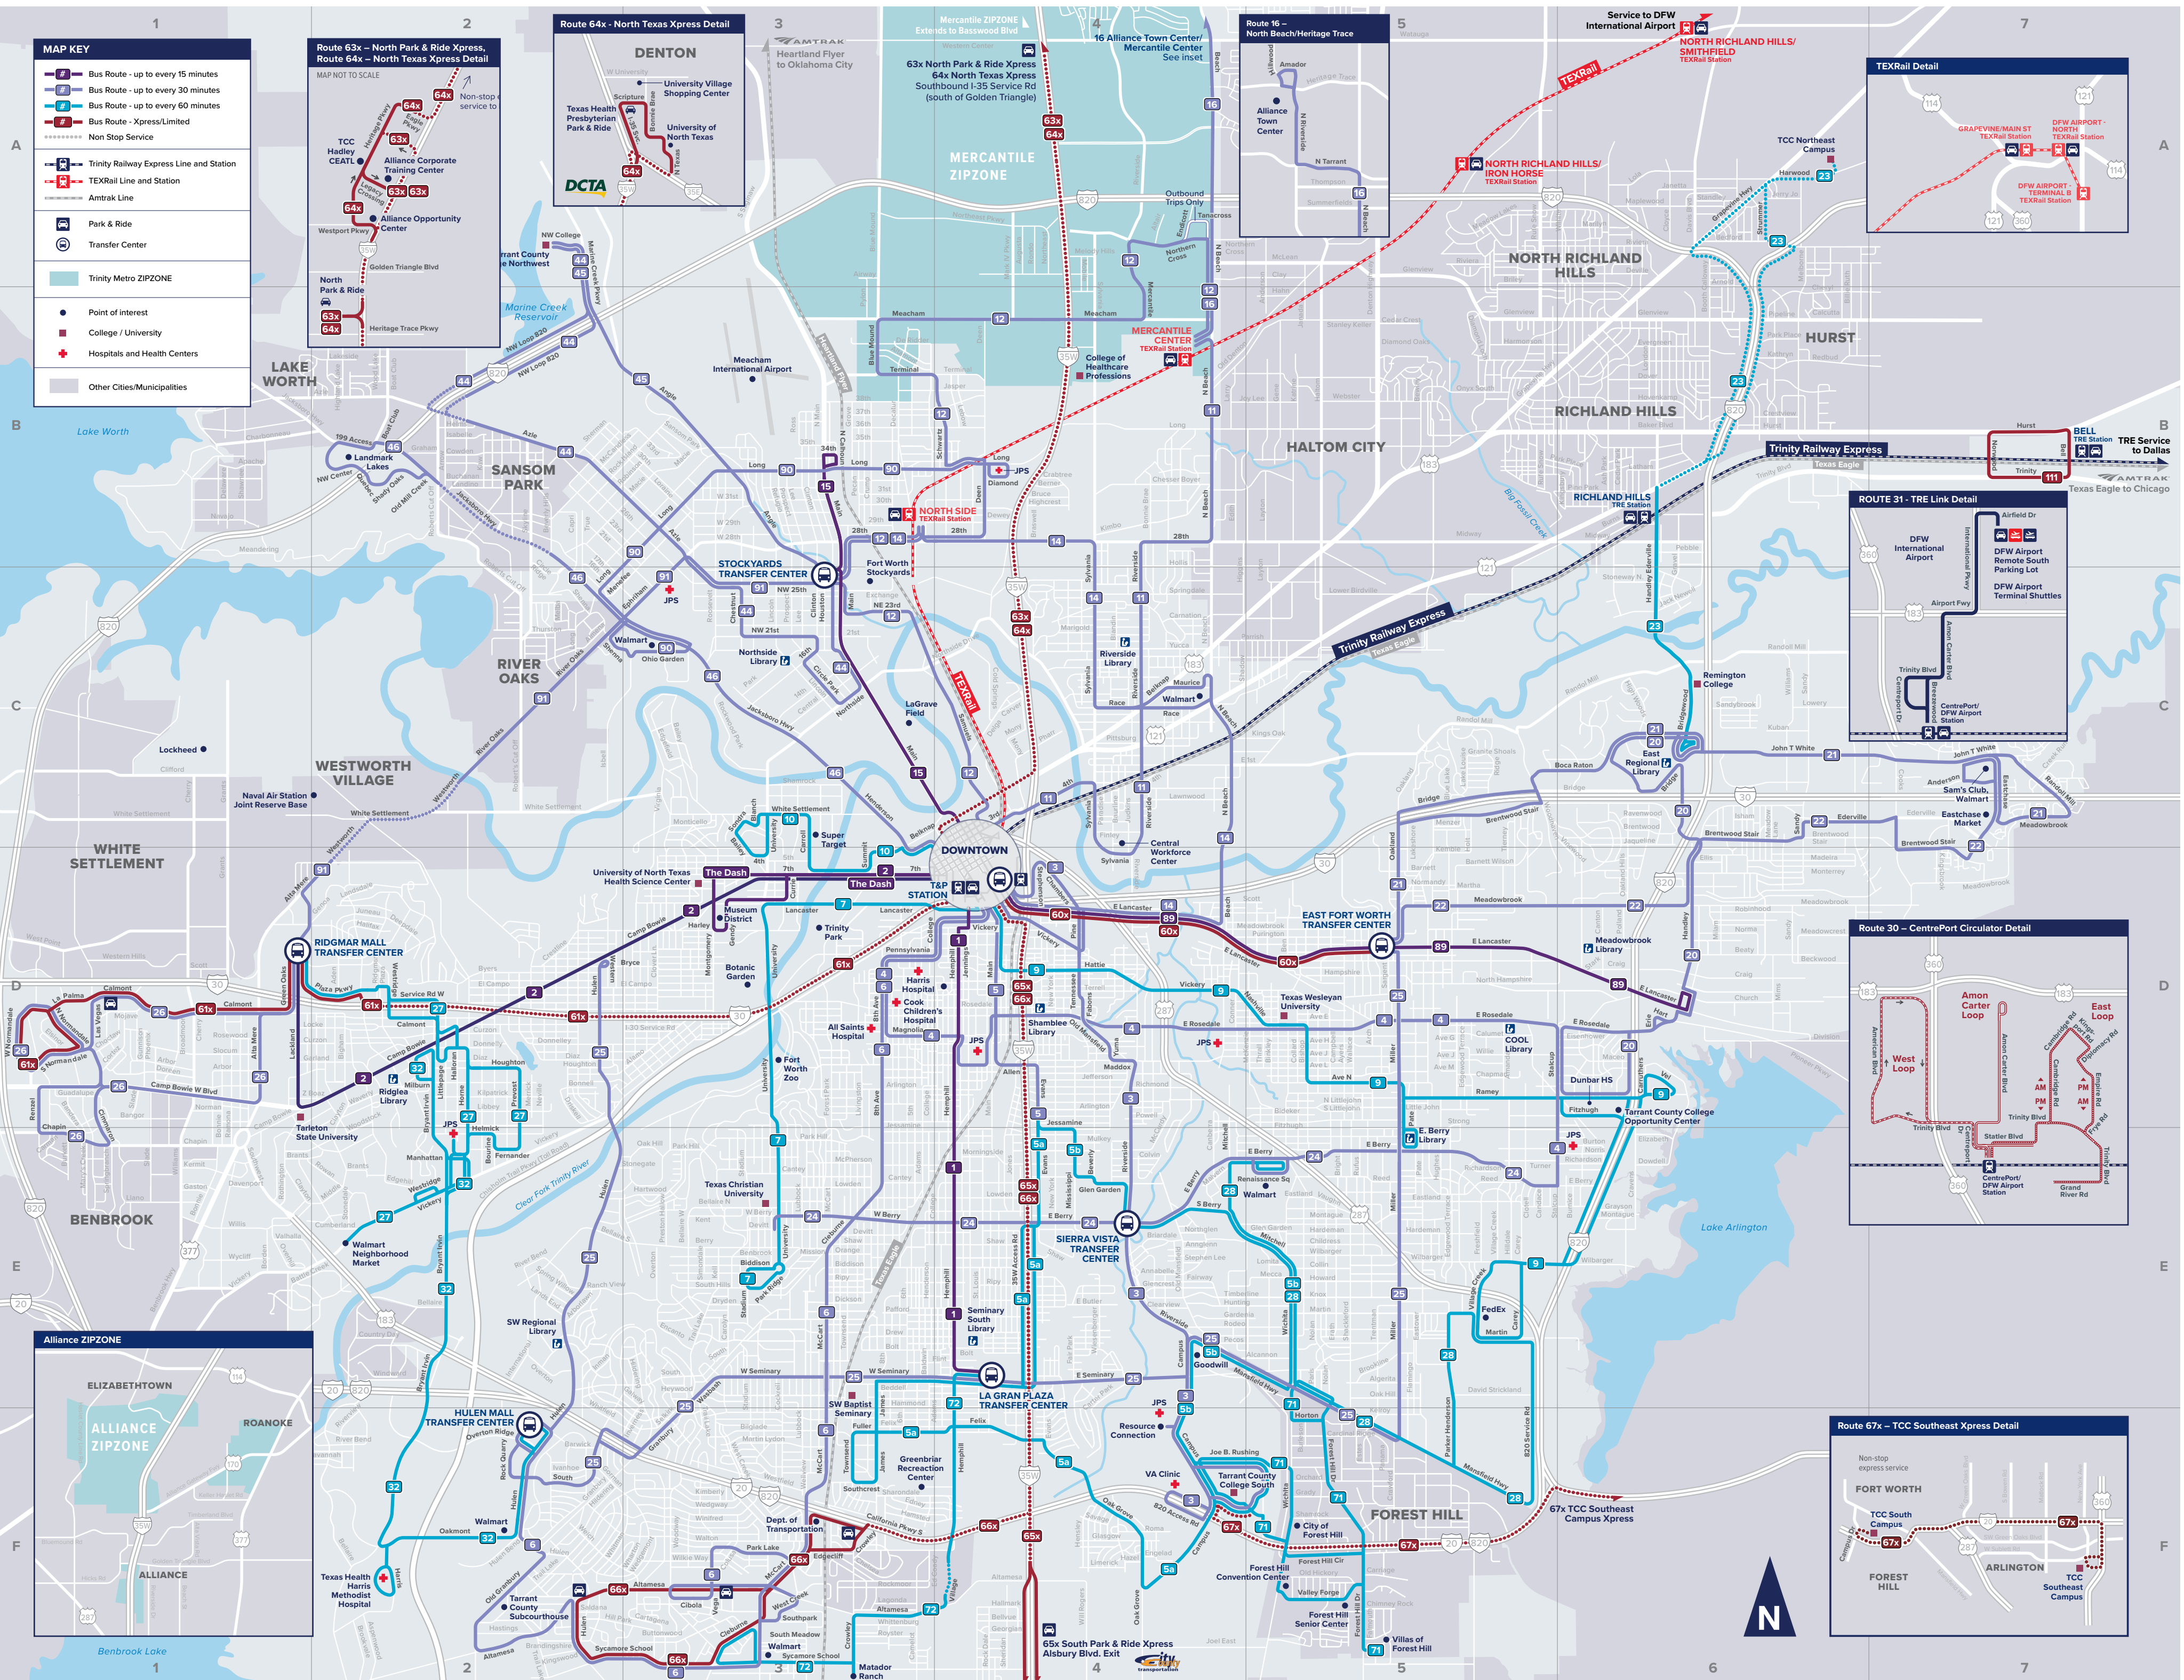

TRANSFER CENTERS

East Fort Worth Transfer Center	
4104 E Lancaster Ave.	
Route	Grid
21	Boca Raton
22	Meadowbrook
25	Crosstown
60x	Eastside Express
89	SPUR/East Lancaster

Hulen Mall Transfer Center	
4942 S Hulen St.	
Route	Grid
6	8th Ave/McCart/Hulen Mall
25	Crosstown
32	Bryant Irvin

La Gran Plaza Transfer Center	
4200 South Fwy.	
Route	Grid
1	Hemphill
5a	Evans Ave.
25	Crosstown
72	Hemphill/Sycamore School Rd.

Stockyards Transfer Center	
2500 N Houston St.	
Route	Grid
12	Samuels/Mercantile Center
14	Sylvania/NE 28th
15	Stockyards/North Main
44	Central/Azle Ave
45	TCC Northwest/Angle Ave
91	Ridgmar Mall/Stockyards

Ridgmar Mall Transfer Center	
2600 Mall Circle	
Route	Grid
2	Camp Bowie
26	Ridgmar Mall/Normandale
27	Como
61x	Normandale Xpress
91	Ridgmar Mall/Stockyards

Sierra Vista Transfer Center	
1500 E. Berry St.	
Route	Grid
3	S Riverside/TCC S. Campus
5b	Evans Ave.
8	Riverside/Evans
24	Berry St.

TEXRAIL TRAIN STATIONS

Fort Worth T&P Station
Fort Worth Central Station
North Side Station
Mercantile Center Station
North Richland Hills/Iron Horse Station
North Richland Hills/Smithfield Station
Grapevine/Main Street Station
DFW Airport North Station
DFW Airport Terminal B Station

TARRANT CO. TRE STATIONS

Fort Worth T&P Station
Fort Worth Central Station
Richland Hills Station
Bell Station
CentrePort Station

SERVICE FREQUENCY GUIDE