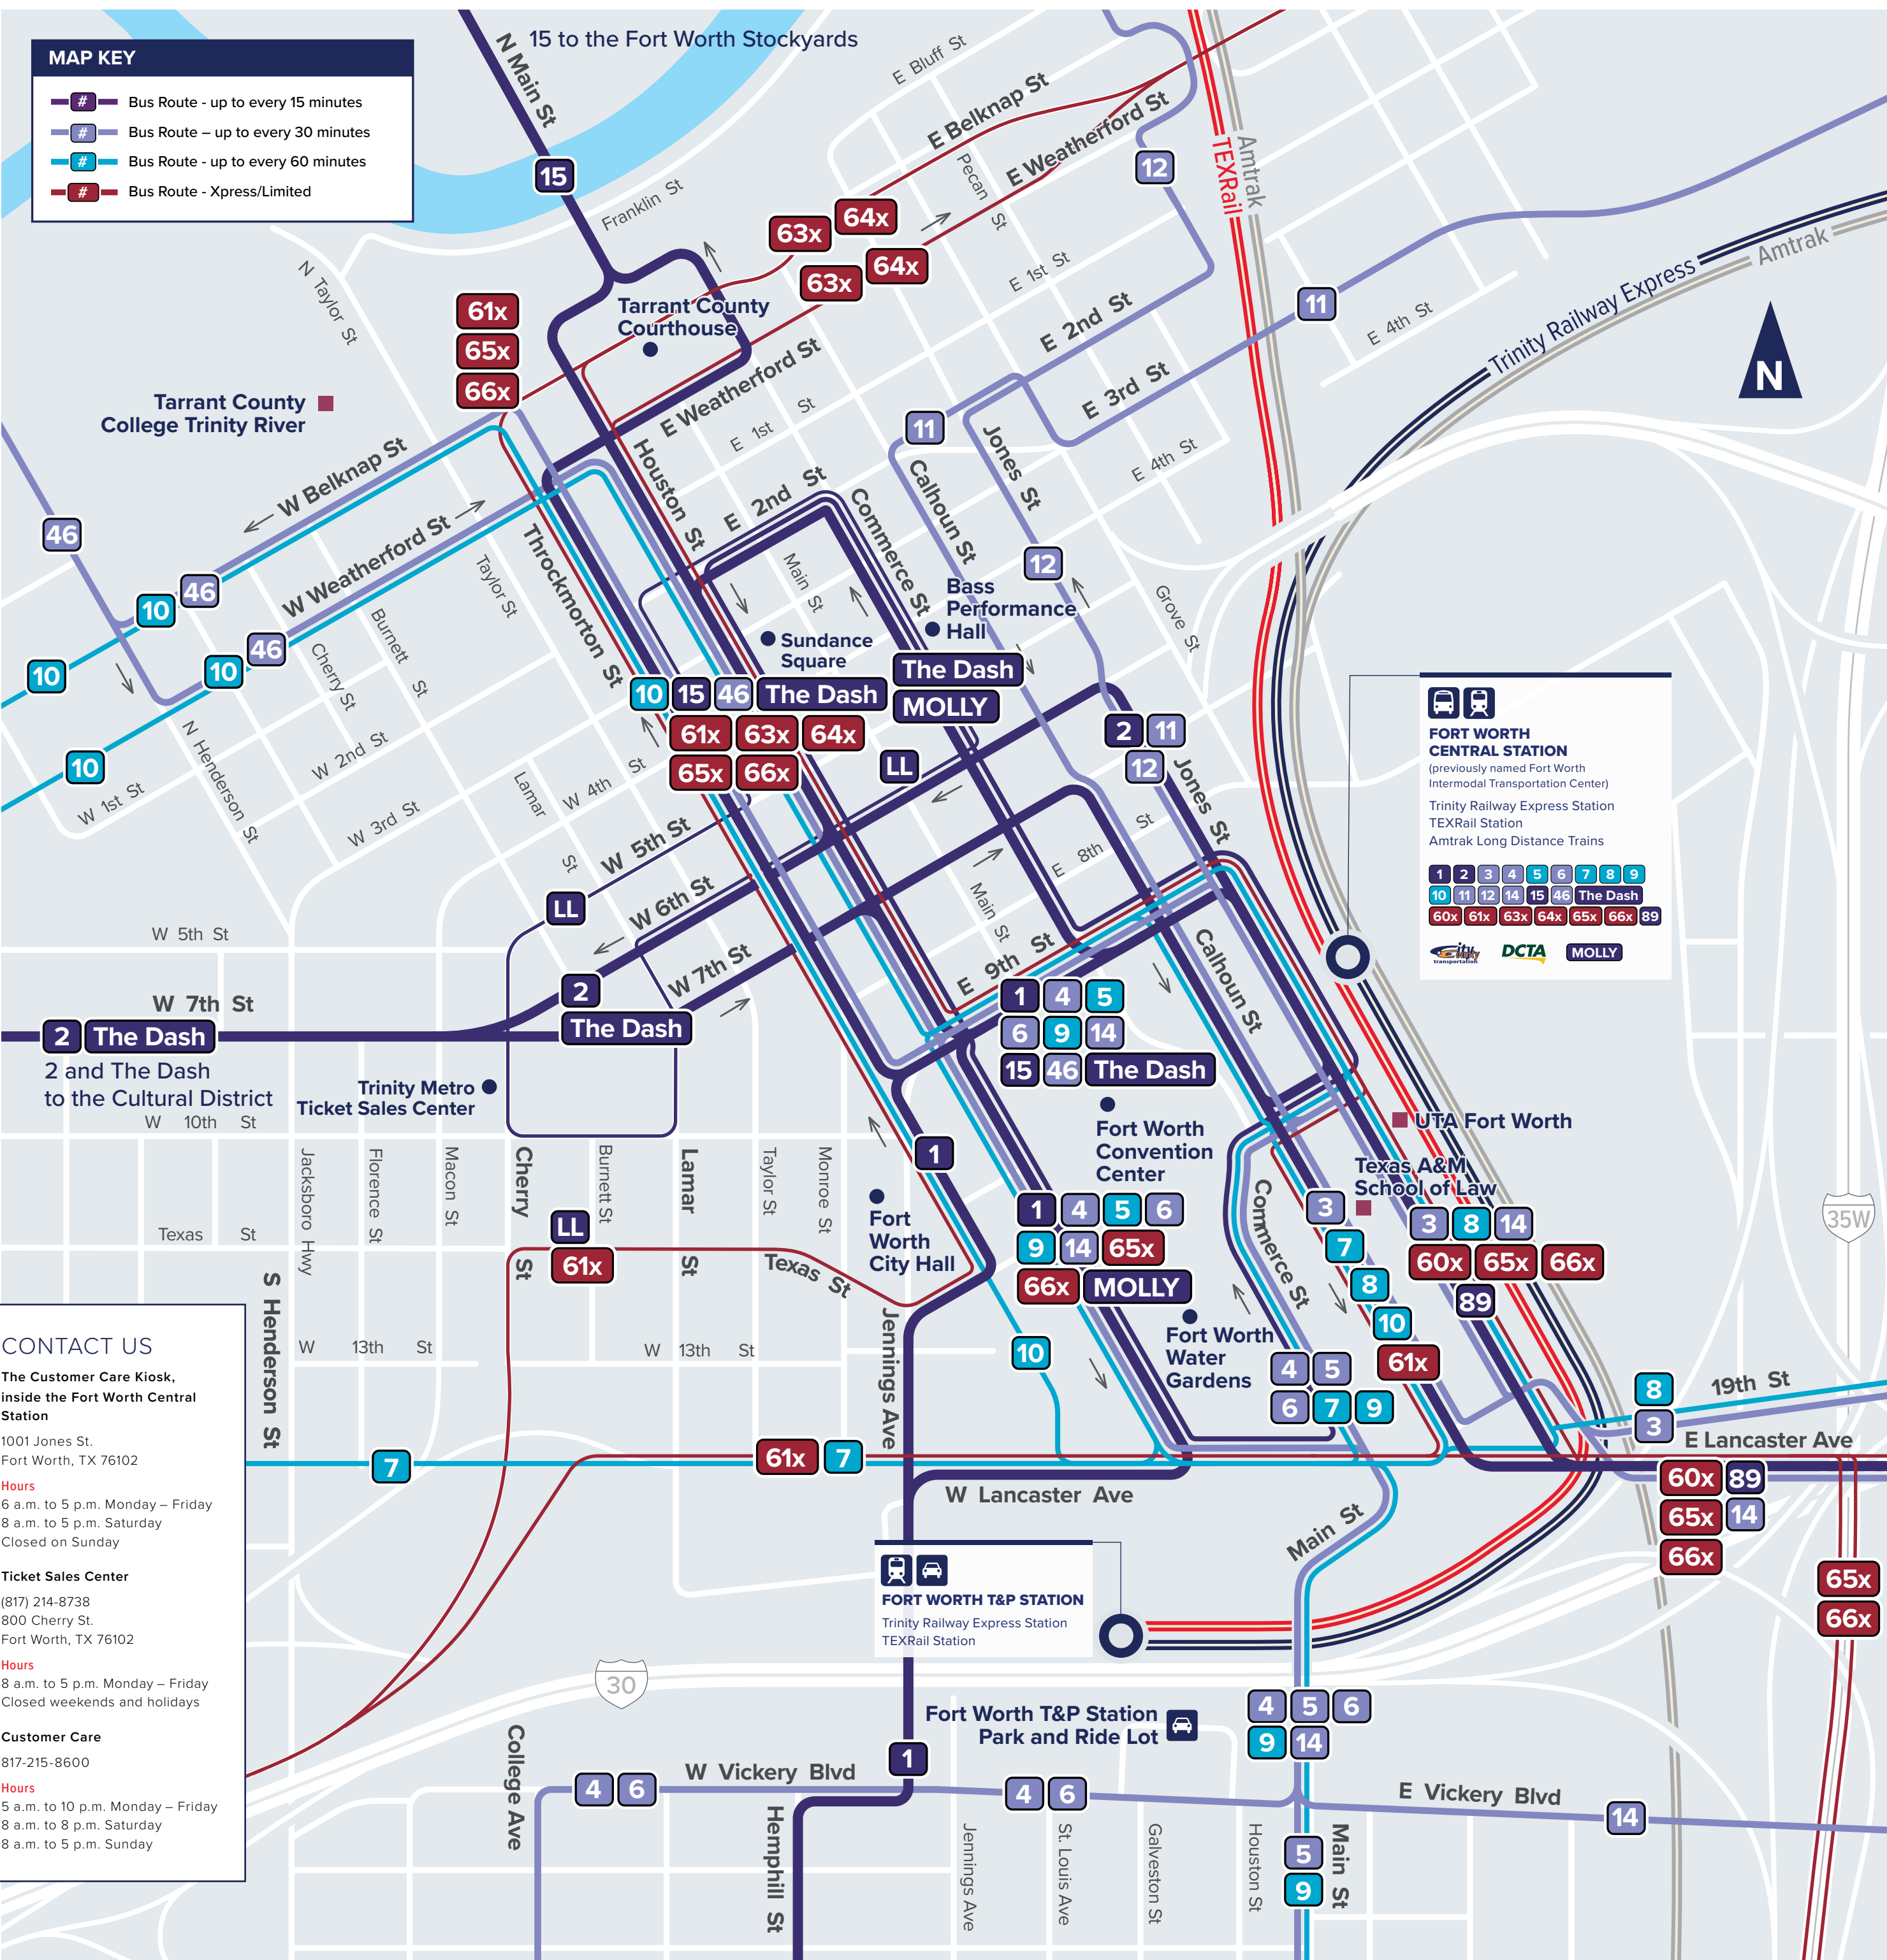

PLANNING ASSISTANCE

Need Help Planning Your Trip?

5 a.m. to 10 p.m. Monday through Friday
8 a.m. to 8 p.m. Saturday
8 a.m. to 5 p.m. Sunday

Hop on a bus or trolley at any of the Trinity Metro bus stops and shelters. You'll recognize your bus by the destination sign above the windshield.

Look for:

1. The route number.
2. The route name.
3. The bus's final destination.

Online Trip Planning
Trinity Metro partners with Google to provide customers with a public transit trip planning feature on Google maps. Visit ridetrinitymetro.org to plan your trip.

EasyRide Partner Program
Participating companies get a 25 percent discount on monthly and annual passes.

817-215-8700 | EasyRide@ridetm.org
8 a.m. to 5 p.m. Monday – Friday

CONTACT US

The Customer Care Kiosk, inside the Fort Worth Central Station

1001 Jones St.
Fort Worth, TX 76102

Hours

6 a.m. to 5 p.m. Monday – Friday
8 a.m. to 5 p.m. Saturday
Closed on Sunday

Ticket Sales Center

(817) 214-8738
800 Cherry St.
Fort Worth, TX 76102

Hours

8 a.m. to 5 p.m. Monday – Friday
Closed weekends and holidays

Customer Care

817-215-8600

Hours

5 a.m. to 10 p.m. Monday – Friday
8 a.m. to 8 p.m. Saturday
8 a.m. to 5 p.m. Sunday

REAL TIME INFO

Always know where your bus is in real time with the **nextbus** app.