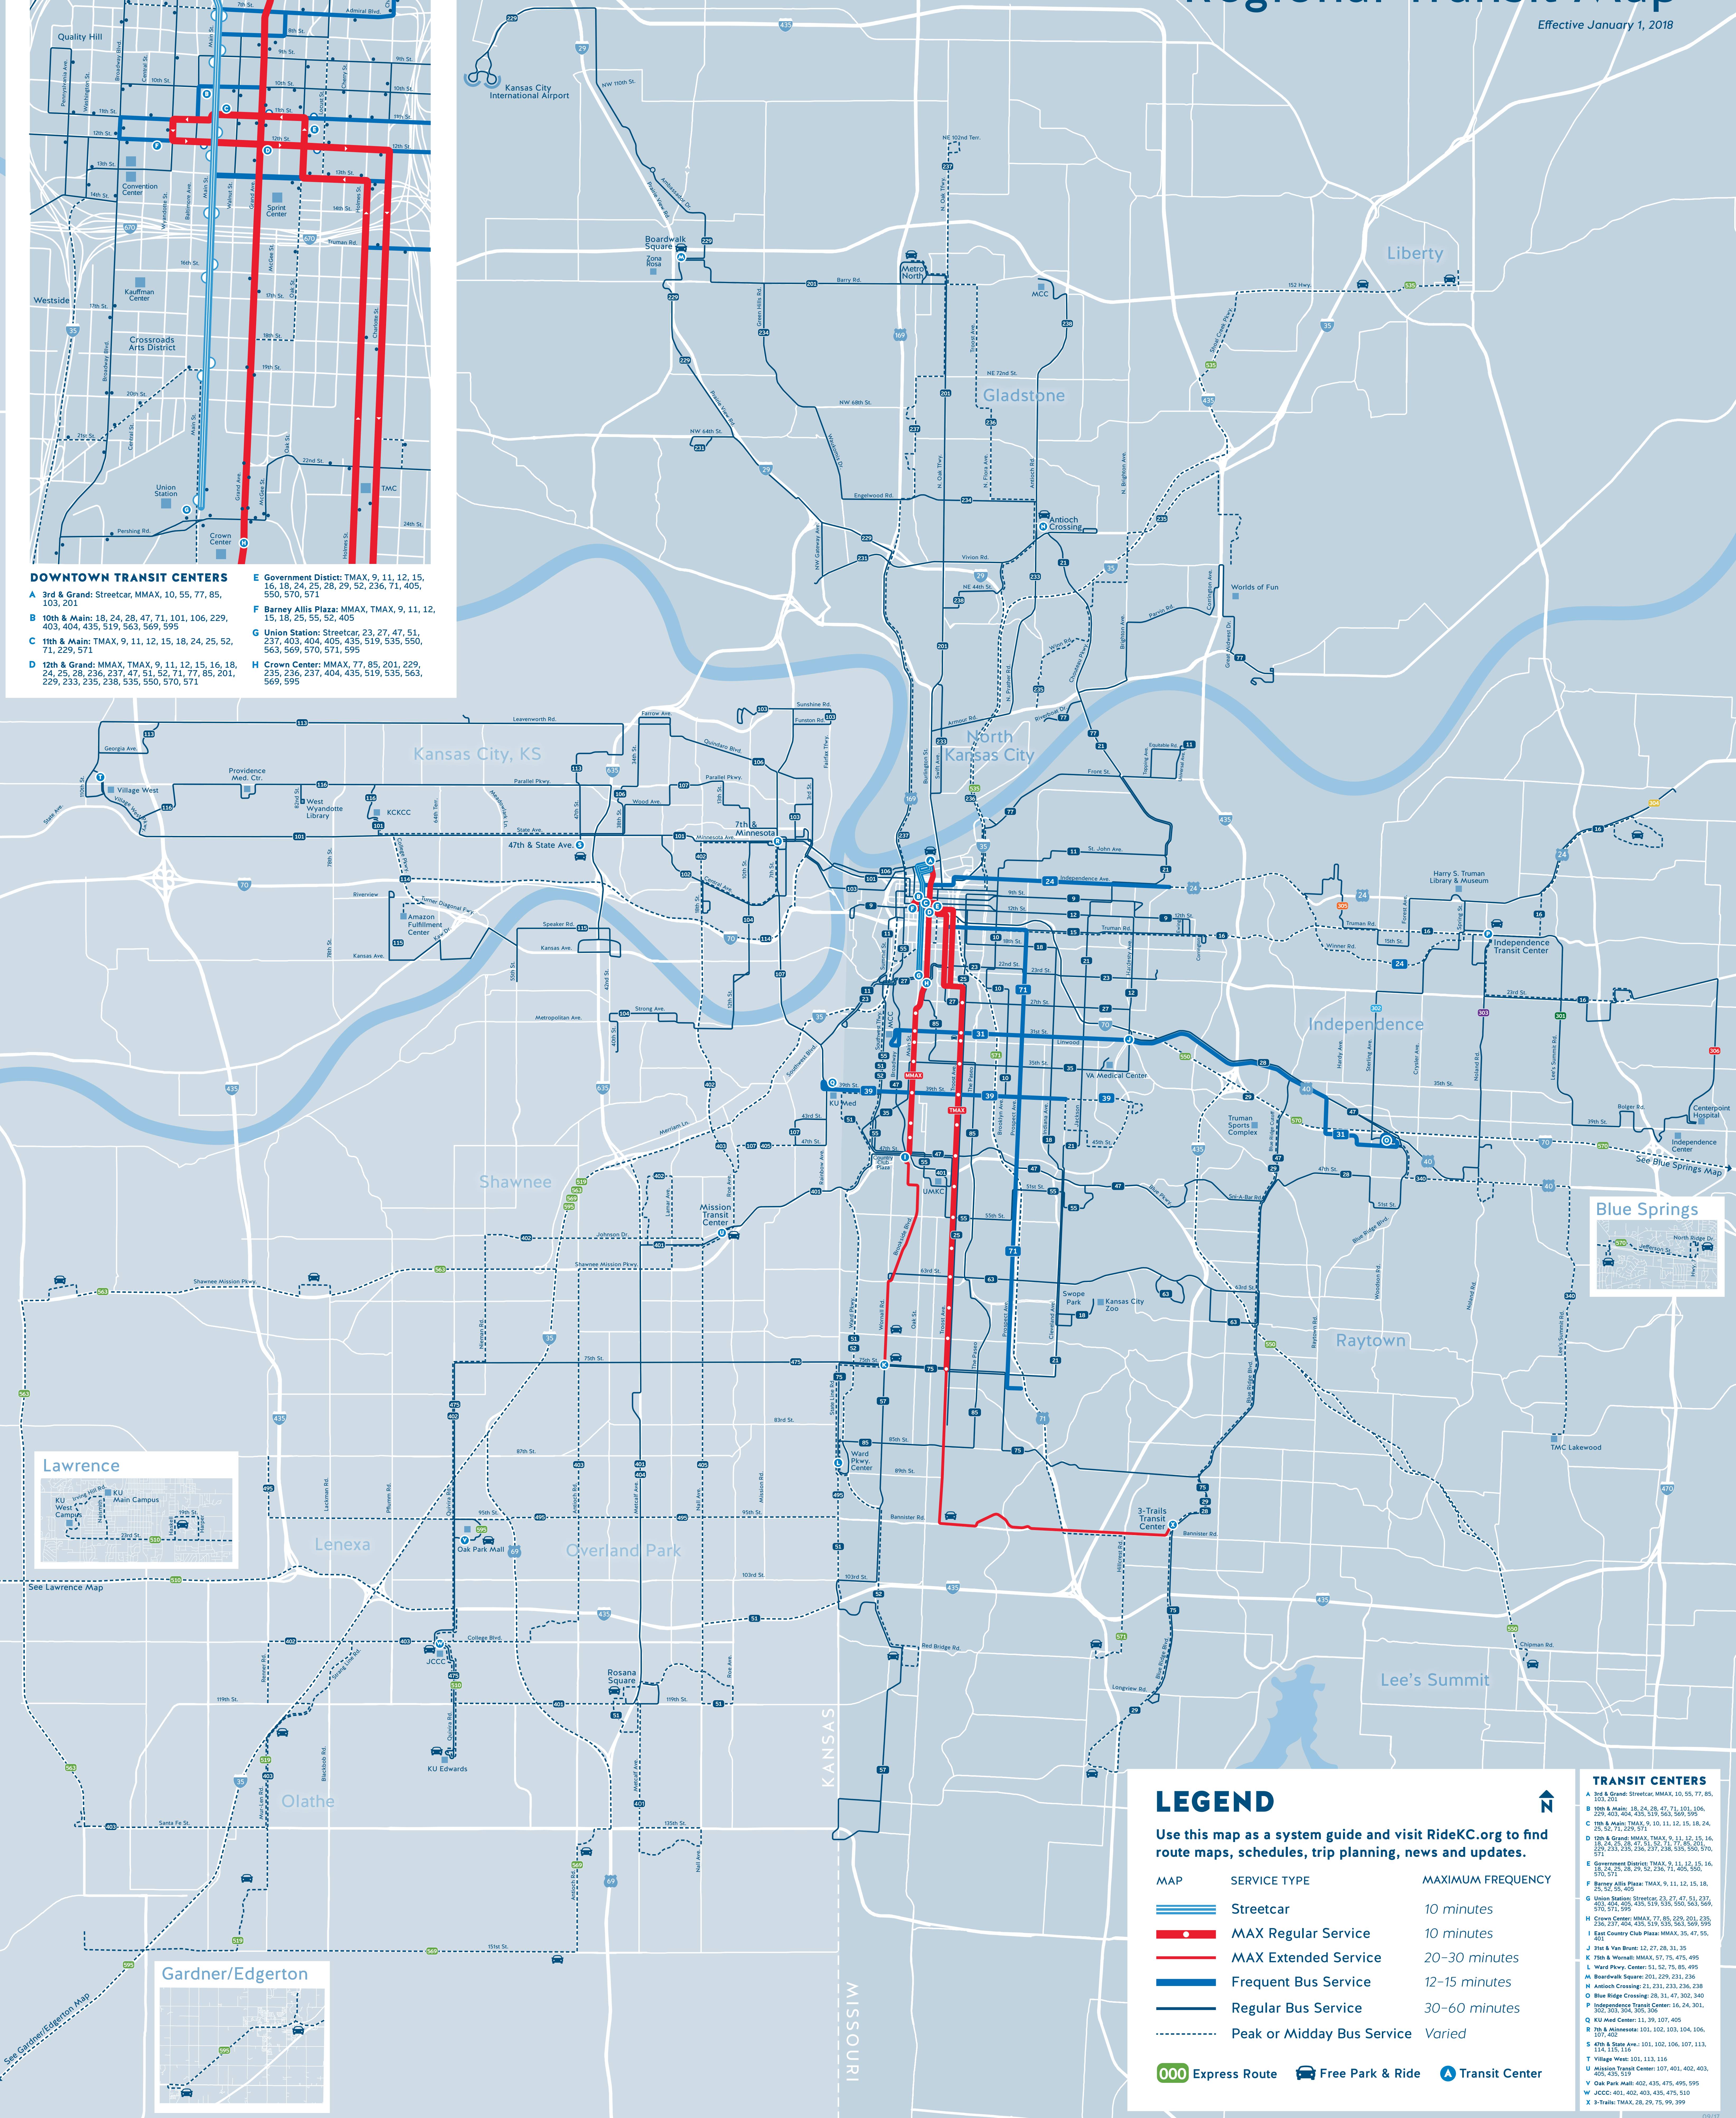

RideKC

Regional Transit Map

Effective January 1, 2018

LEGEND

Use this map as a system guide and visit RideKC.org to find route maps, schedules, trip planning, news and updates.

MAP	SERVICE TYPE	MAXIMUM FREQUENCY
	Streetcar	10 minutes
	MAX Regular Service	10 minutes
	MAX Extended Service	20-30 minutes
	Frequent Bus Service	12-15 minutes
	Regular Bus Service	30-60 minutes
	Peak or Midday Bus Service	Varied
	Express Route	
	Free Park & Ride	
	Transit Center	

TRANSIT CENTERS