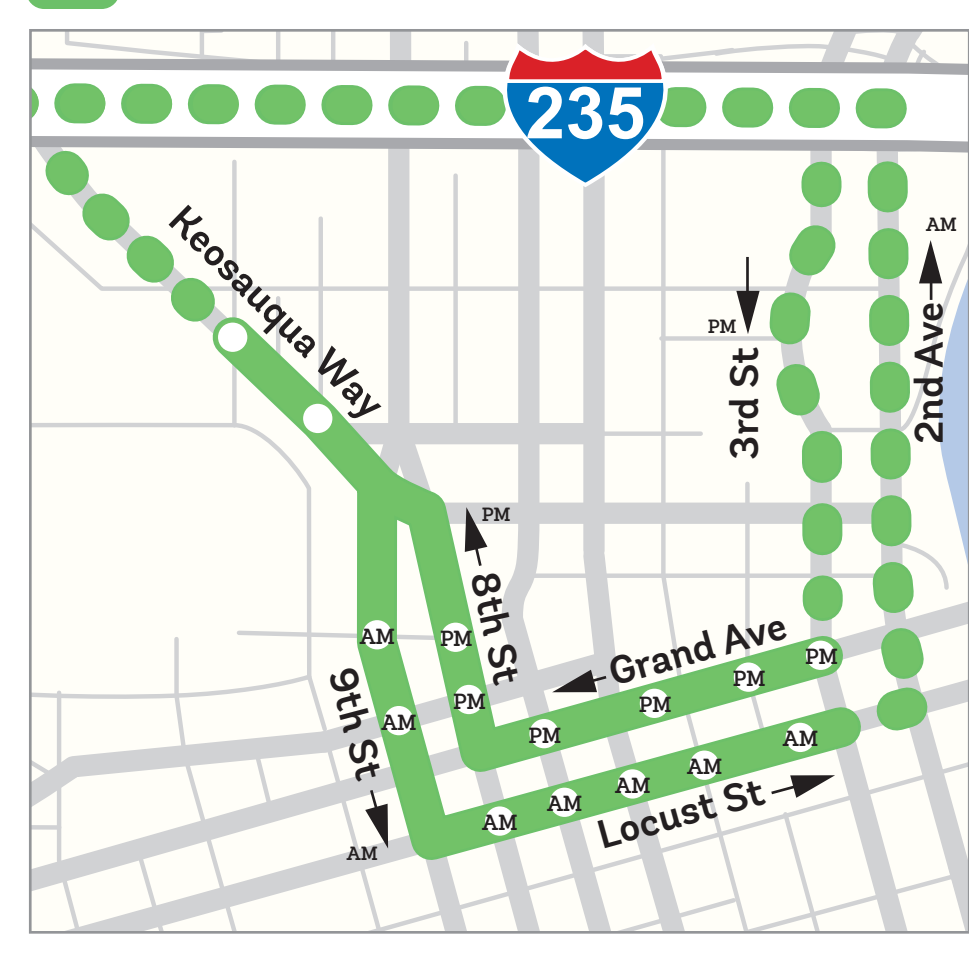

## LOCAL

- 1 Fairgrounds
- 3 University
- 4 E 14th St
- 5 Franklin Ave
- 6 Indianola Ave
- 7 SW 9th St
- 8 Fleur Dr
- 10 East University
- 11 Ingersoll / Valley Junction

- 13 SE Park Ave
- 14 Beaver Ave
- 15 6th Ave
- 16 Douglas Ave
- 17 Hubbell Ave / Altoona
- 50 Douglas / Euclid Crosstown
- 52 Valley West / Jordan Creek
- 60 University / Ingersoll
- D D-Line Downtown Shuttle
- L The Link Shuttle

### 52 DOWNTOWN STOPS

### 93 94 95 96 DOWNTOWN STOPS

### 92 DOWNTOWN STOPS