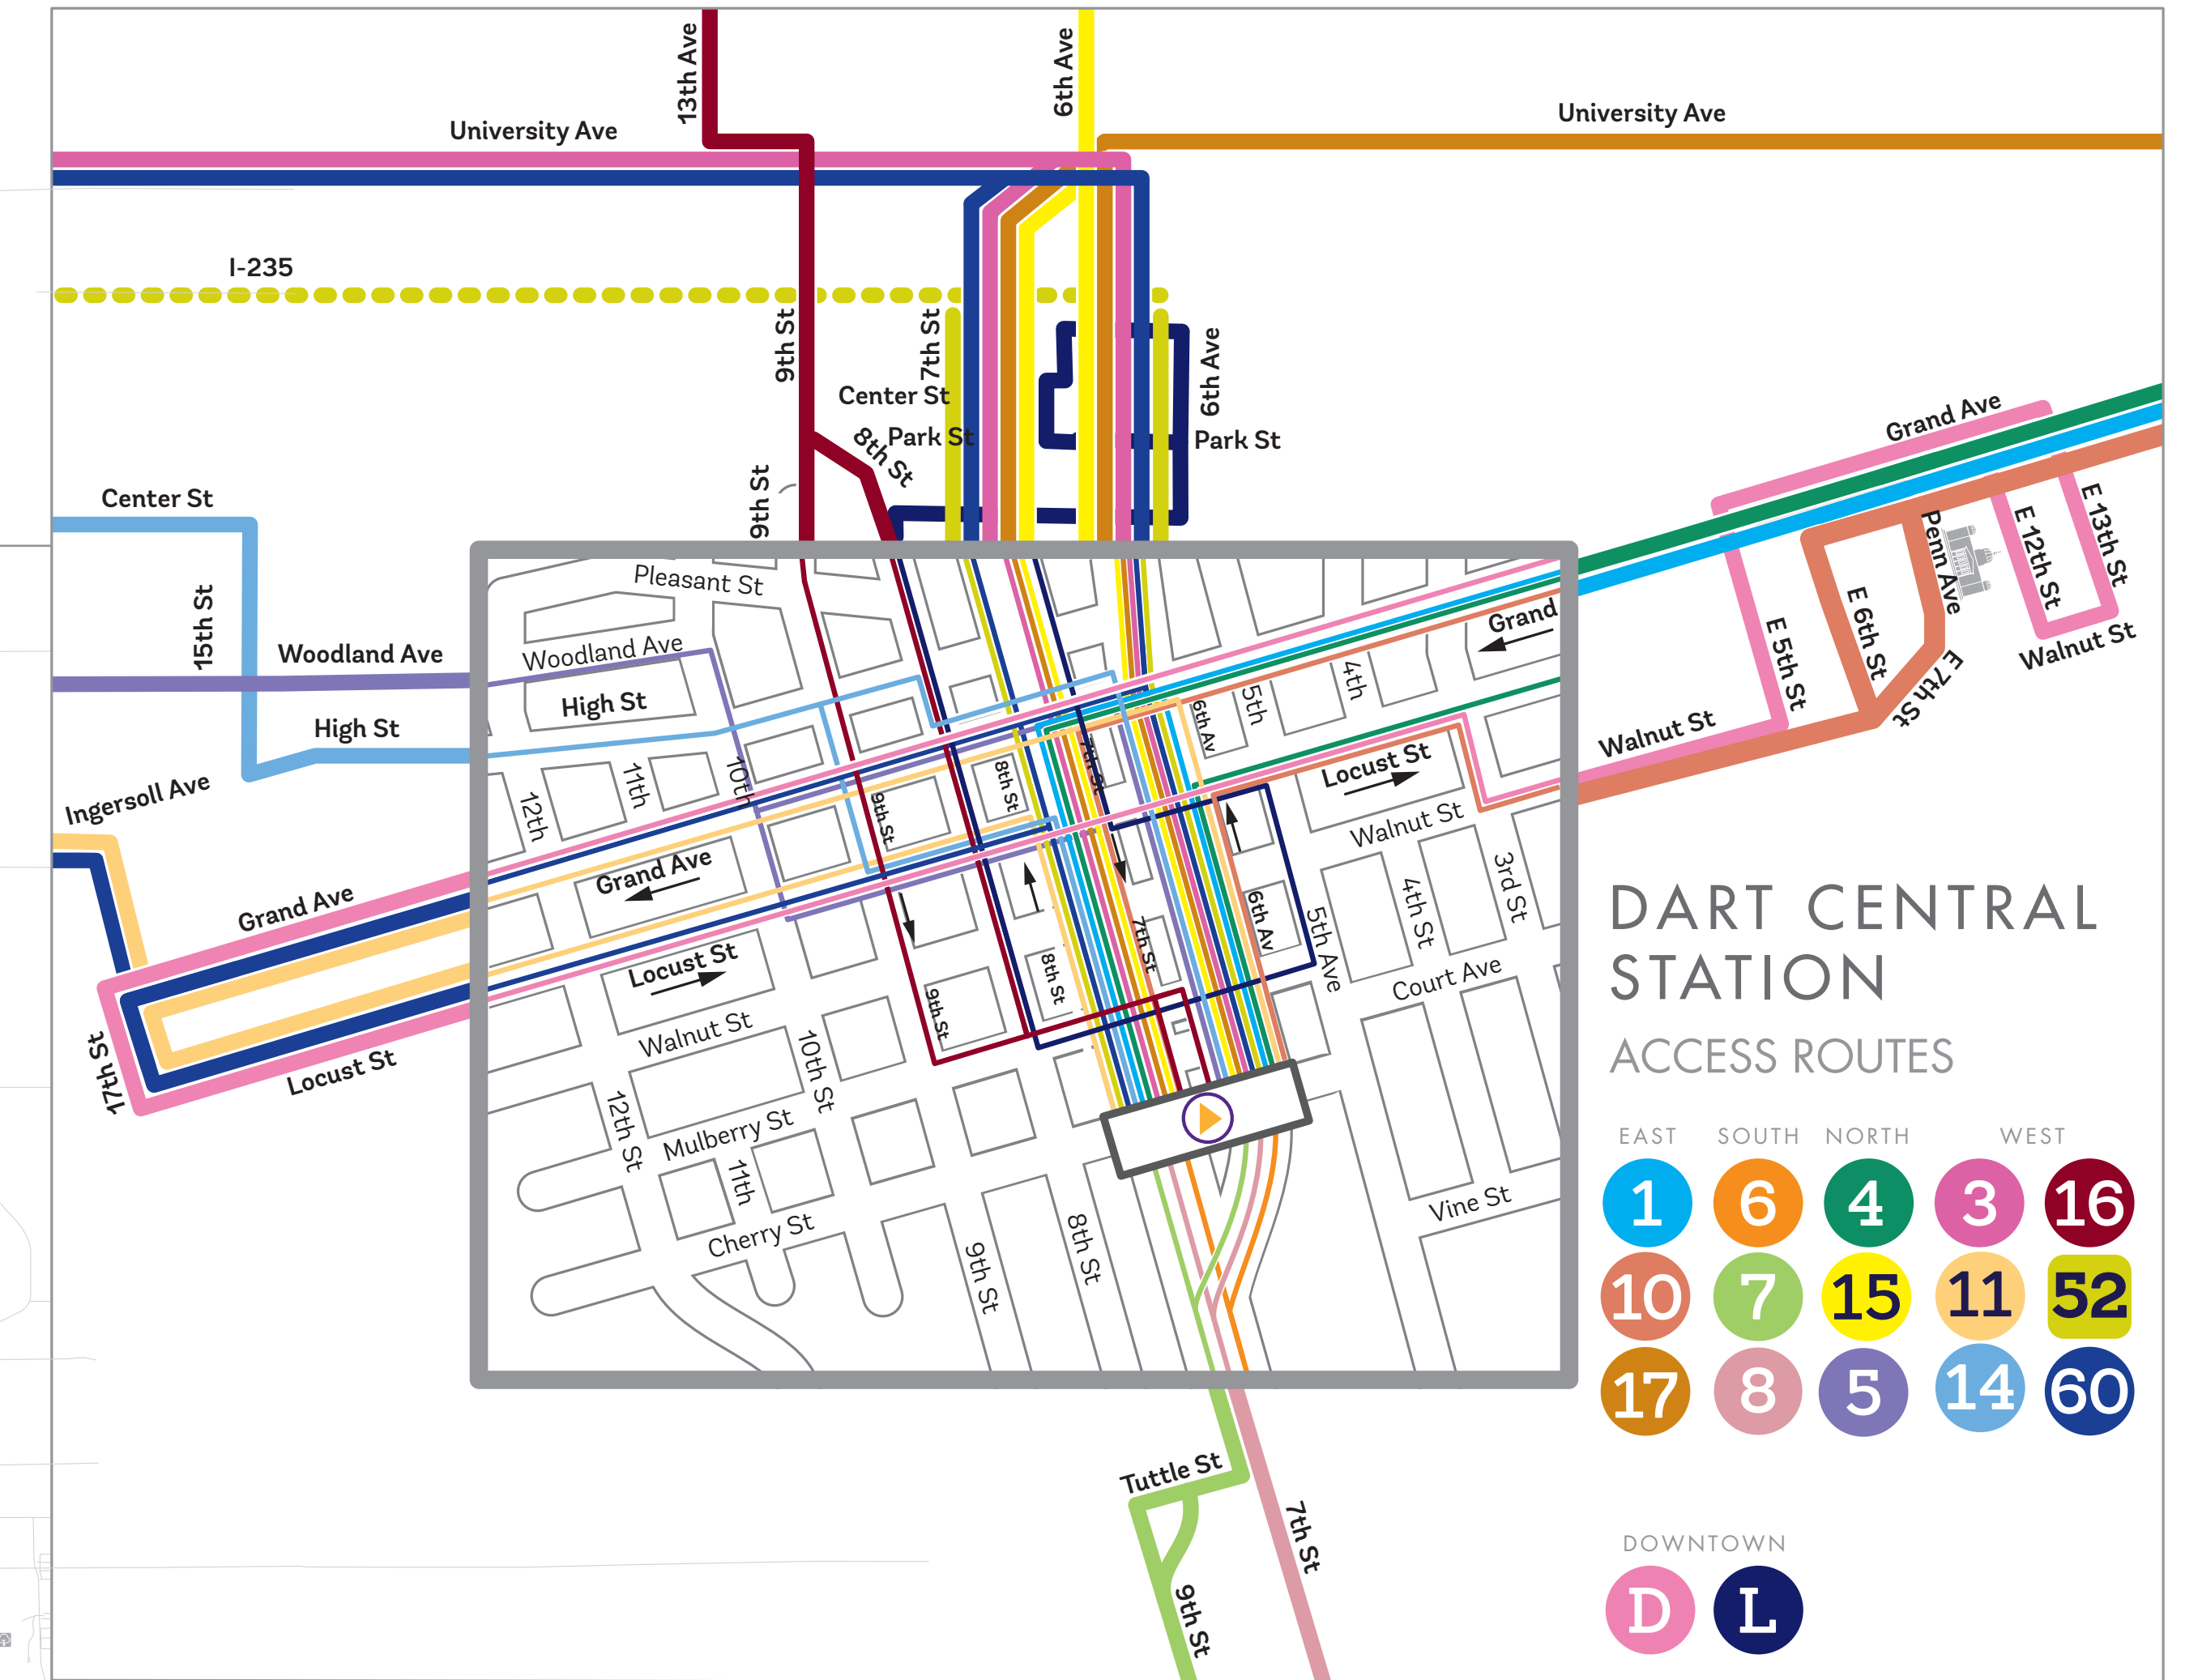

dart System Map

EFFECTIVE DATE: JANUARY 2019

PHONE 515-283-8100

ONLINE ridedart.com

FACEBOOK Facebook.com/ridedart

TWITTER Twitter.com/ridedart

INSTAGRAM Instagram.com/ridedart

LOCAL

- 1 Fairgrounds
- 3 University
- 4 E 14th St
- 5 Franklin Ave
- 6 Indianola Ave
- 7 SW 9th St
- 8 Fleur Dr
- 10 East University
- 11 Ingersoll / Valley Junction

- 13 SE Park Ave
- 14 Beaver Ave
- 15 6th Ave
- 16 Douglas Ave
- 17 Hubbell Ave / Altoona
- 50 Douglas / Euclid Crosstown
- 52 Valley West / Jordan Creek
- 60 University / Ingersoll
- D D-Line Downtown Shuttle
- L The Link Shuttle

FLEX

- 72 West Des Moines / Clive
- 73 Urbandale / Windsor Heights
- 74 NW Urbandale

EXPRESS

- 92 Hickman
- 93 NW 86th
- 94 Westtown
- 95 Vista
- 96 EP True
- 98 Ankeny
- 99 Altoona

DOWNTOWN DES MOINES LOCAL BUS ROUTING