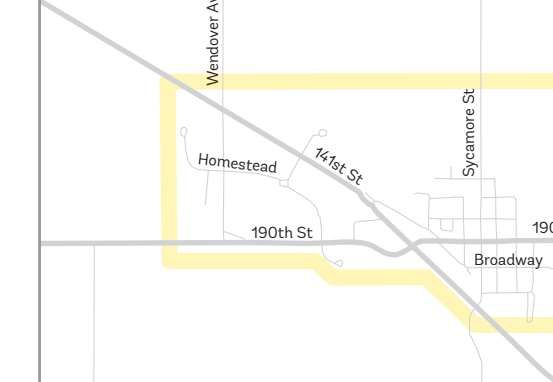

GRANGER ON CALL