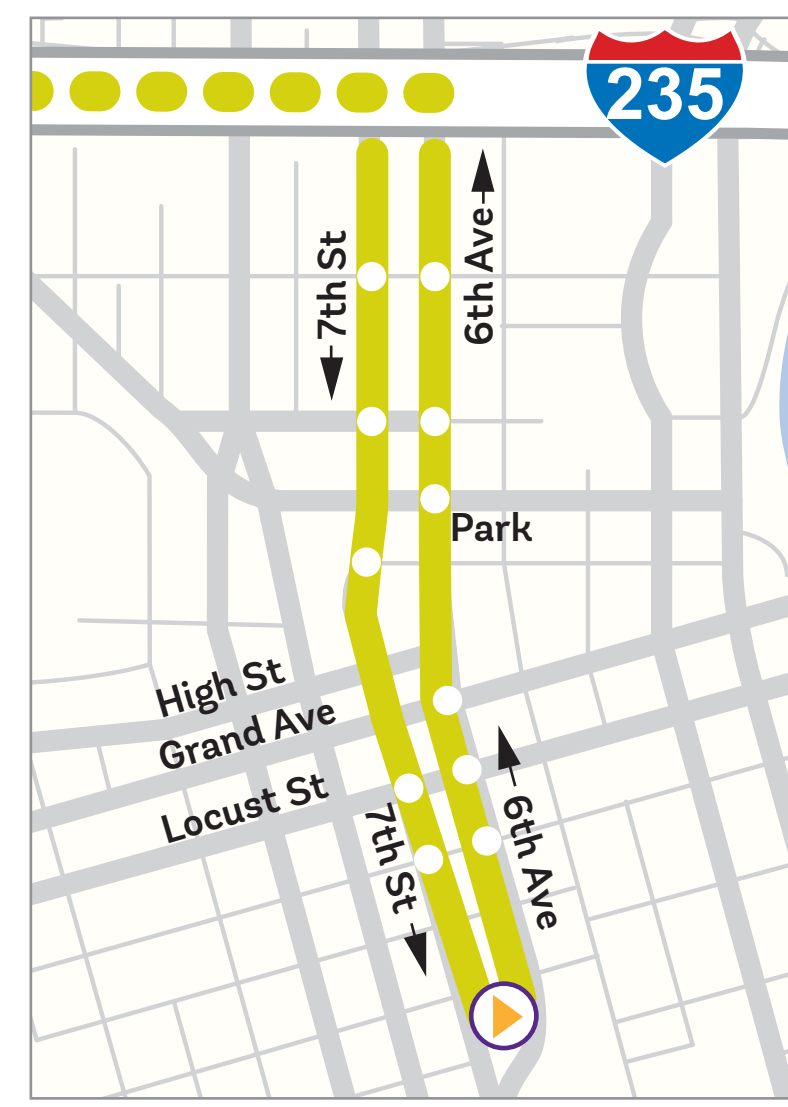

## LOCAL

- 1 Fairgrounds
- 3 University
- 4 E 14th St
- 5 Franklin Ave
- 6 Indianola Ave
- 7 SW 9th St
- 8 Fleur Dr
- 10 East University
- 11 Ingersoll / Valley Junction

- 13 SE Park Ave
- 14 Beaver Ave
- 15 6th Ave
- 16 Douglas Ave
- 17 Hubbell Ave / Altoona
- 50 Douglas / Euclid Crosstown
- 52 Valley West / Jordan Creek
- 60 University / Ingersoll
- D D-Line Downtown Shuttle
- L The Link Shuttle

## DOWNTOWN DES MOINES LOCAL BUS ROUTING

- Express Routes 92
  - Express Route (No Stops) 92
  - Local Routes 1
  - 16
  - Multiple Downtown Routes
  - Select Trips Only 4
  - Flex Routes 73
  - Flex Zone
- DART Central Station 620 Cherry Street Des Moines, IA 50309
  - Park & Ride
  - Hospital
  - School
  - Park
  - Shopping
  - University/College
  - Medical
  - Office Building
  - Government Building
  - Golf Course
  - Attraction
  - Housing
  - Library

### 52 DOWNTOWN STOPS

### 92 DOWNTOWN STOPS