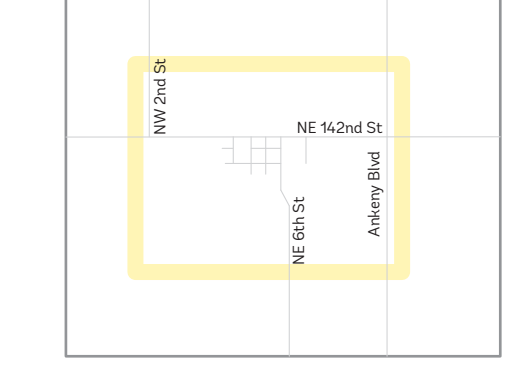

ALLEMAN ON CALL