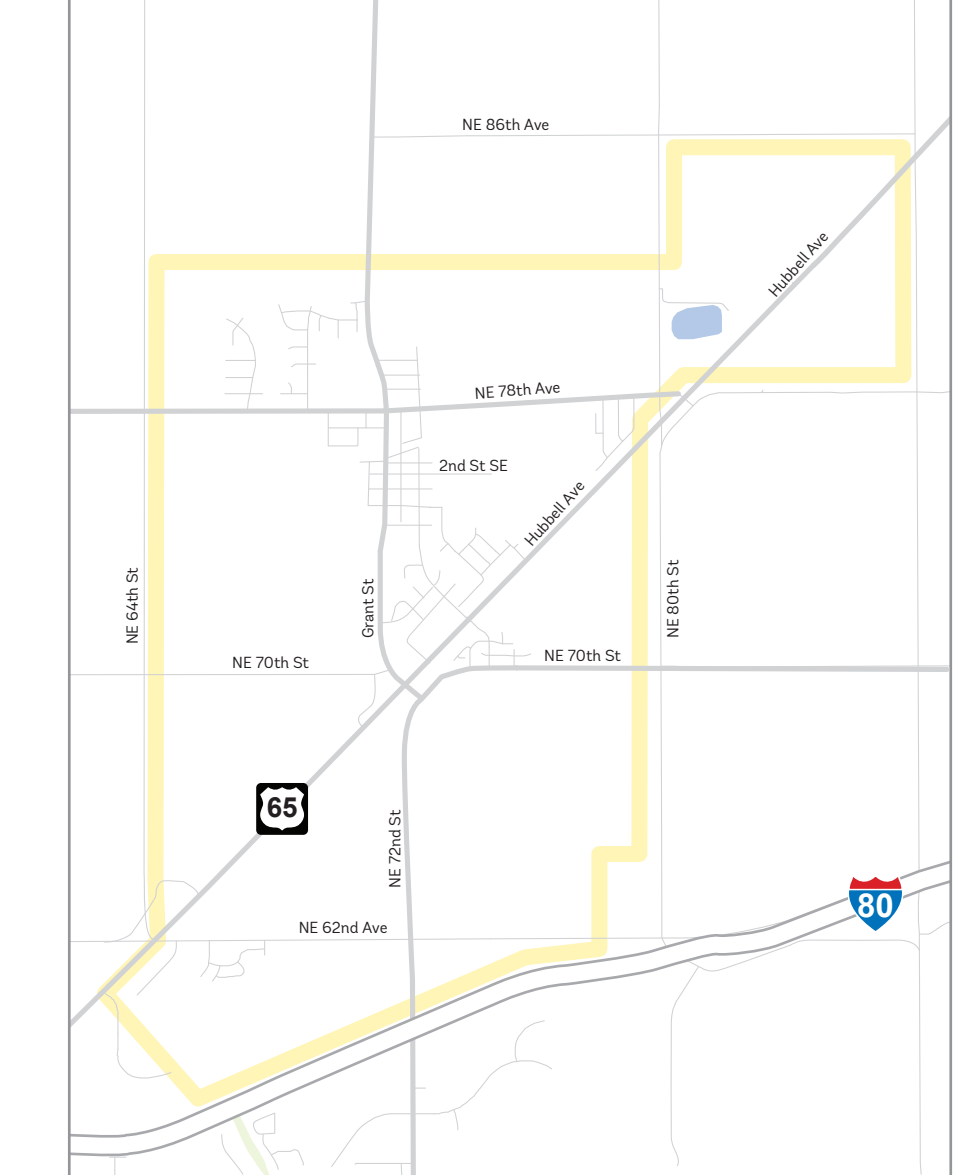

BONDURANT ON CALL