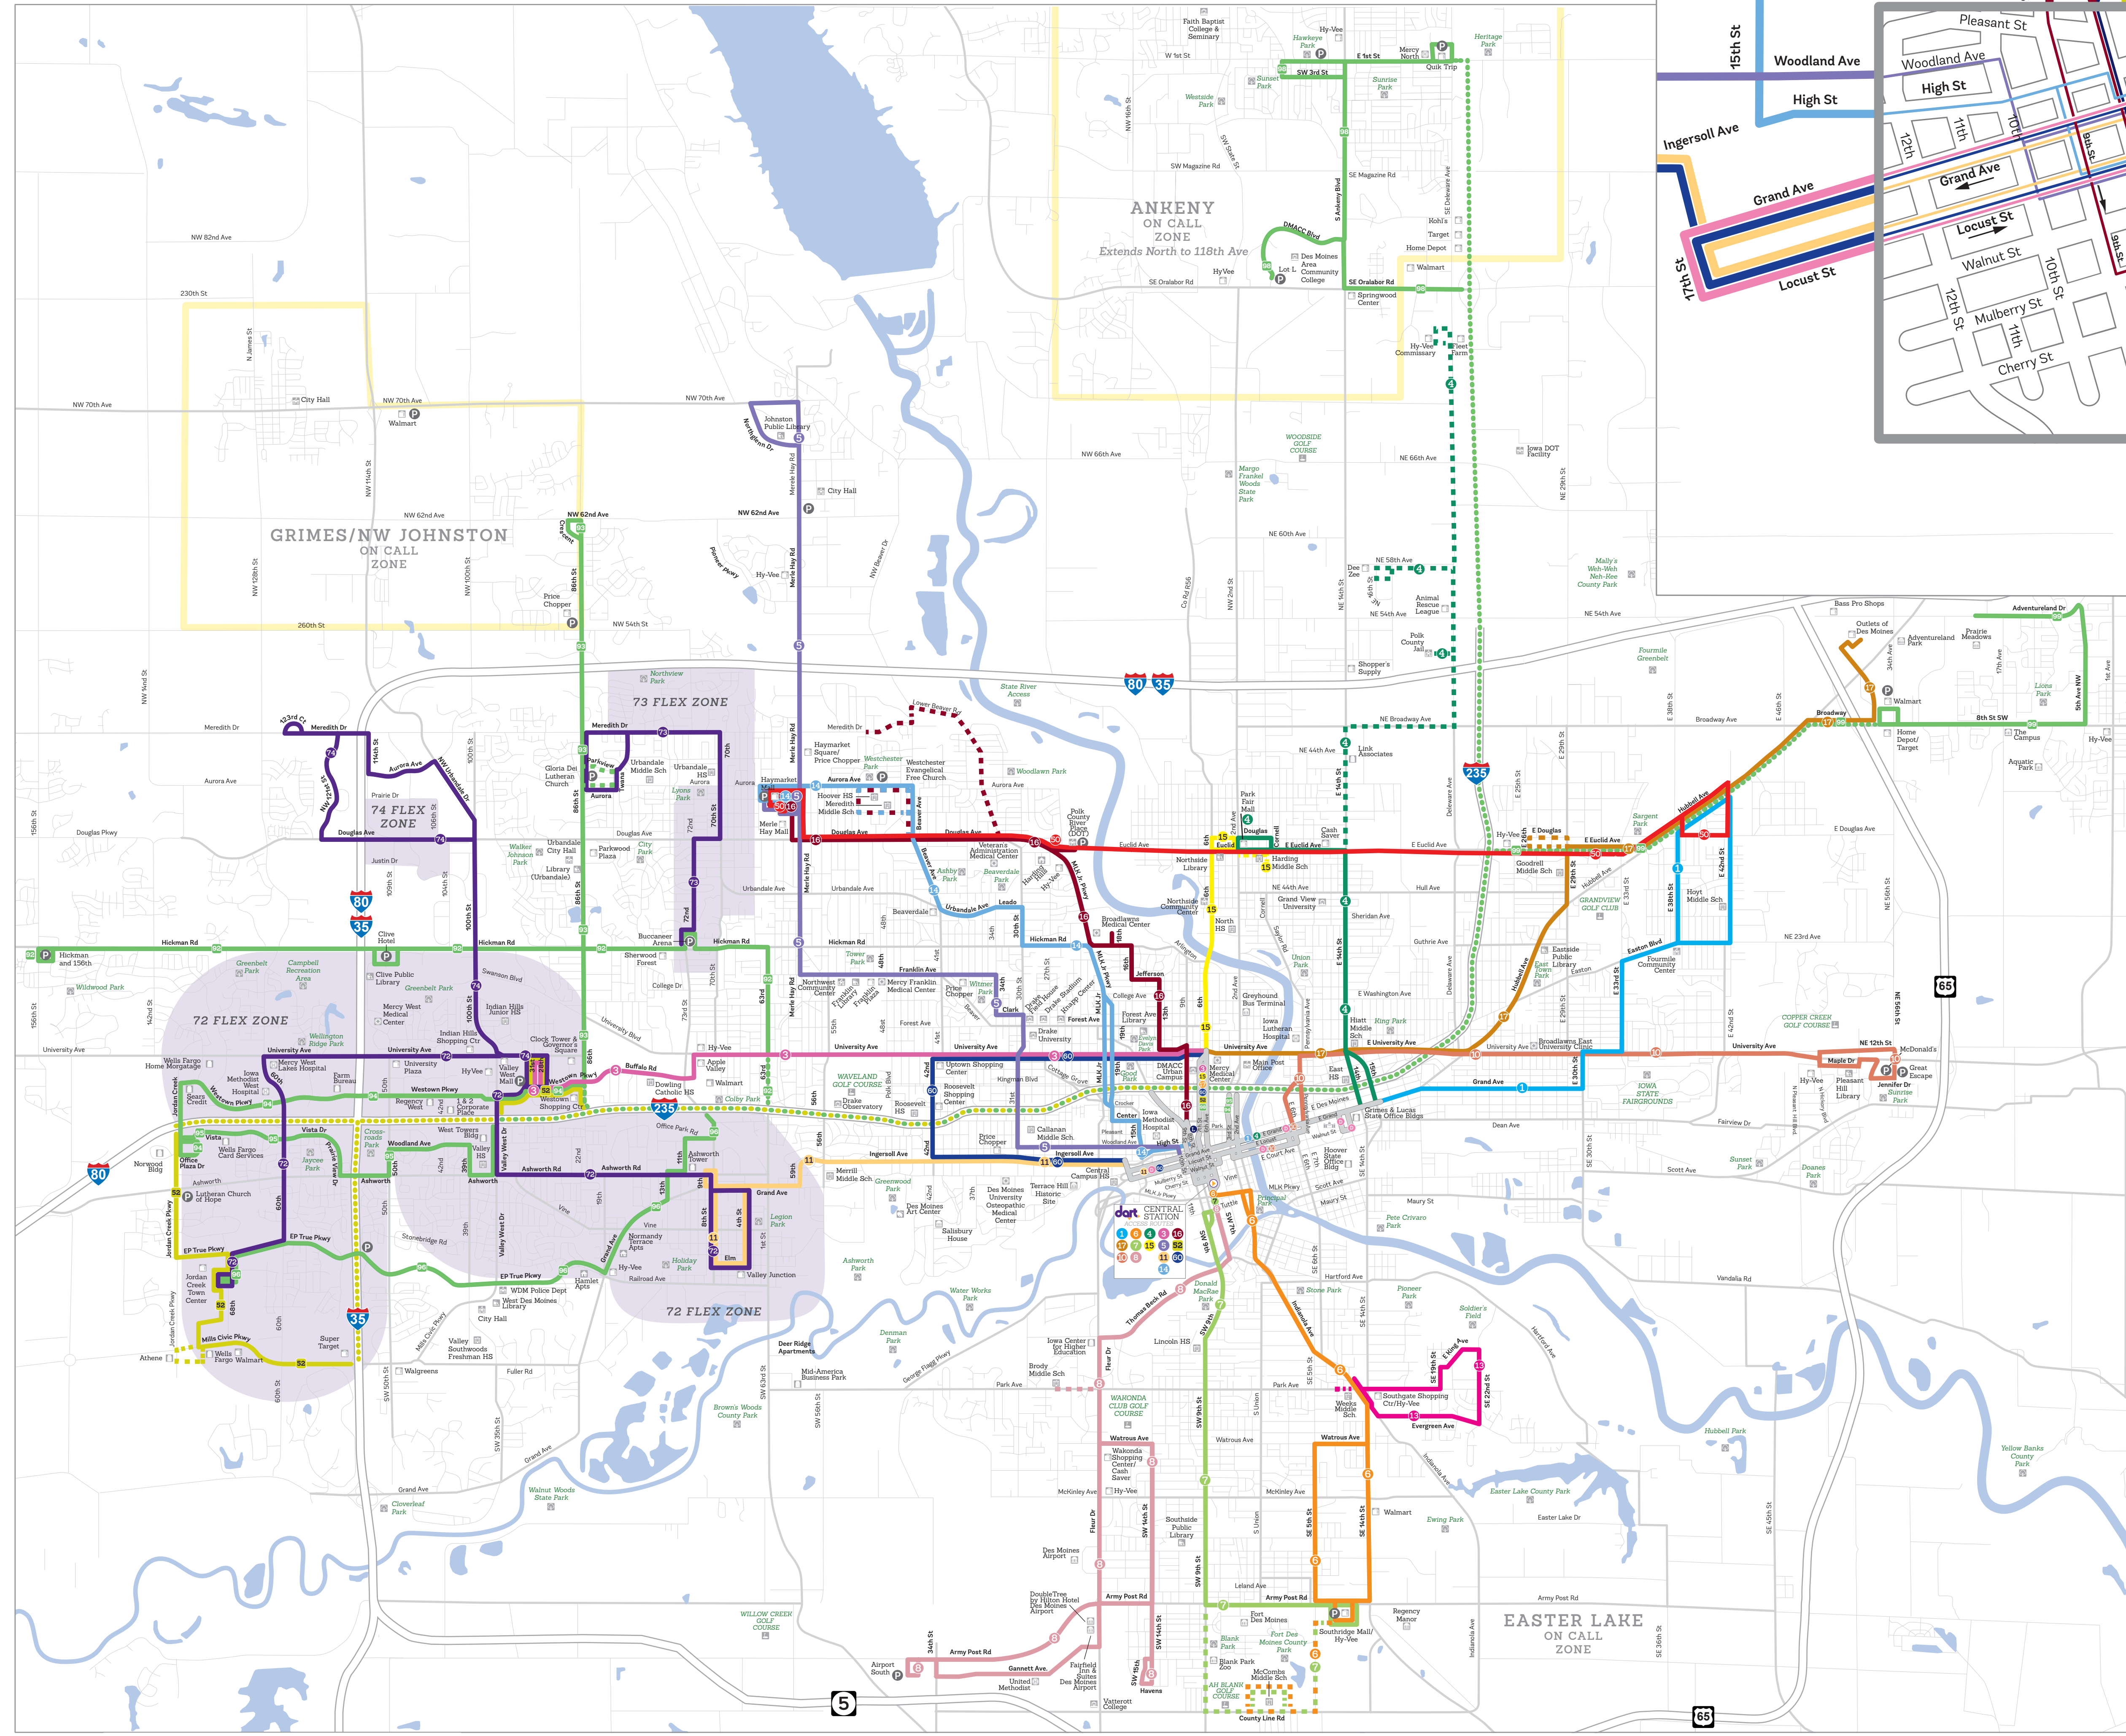

## LOCAL

- 1 Fairgrounds
- 3 University
- 4 E 14th St
- 5 Franklin Ave
- 6 Indianola Ave
- 7 SW 9th St
- 8 Fleur Dr
- 10 East University
- 11 Ingersoll / Valley Junction

- 13 SE Park Ave
- 14 Beaver Ave
- 15 6th Ave
- 16 Douglas Ave
- 17 Hubbell Ave / Altoona
- 50 Douglas / Euclid Crosstown
- 52 Valley West / Jordan Creek
- 60 University / Ingersoll
- D D-Line Downtown Shuttle
- L The Link Shuttle

## EXPRESS

- 92 Hickman
- 93 NW 86th
- 94 Westtown
- 95 Vista
- 96 EP True
- 98 Ankeny
- 99 Altoona

## DOWNTOWN DES MOINES LOCAL BUS ROUTING

- Express Routes 92
  - Express Route (No Stops) 92
  - Local Routes 1
  - 16
  - Multiple Downtown Routes
  - Select Trips Only 4
  - Flex Routes 73
  - Flex Zone
- DART Central Station 620 Cherry Street Des Moines, IA 50309
  - Park & Ride
  - Hospital
  - School
  - Park
  - Shopping
  - University/College
  - Medical
  - Office Building
  - Government Building
  - Golf Course
  - Attraction
  - Housing
  - Library

### 52 DOWNTOWN STOPS